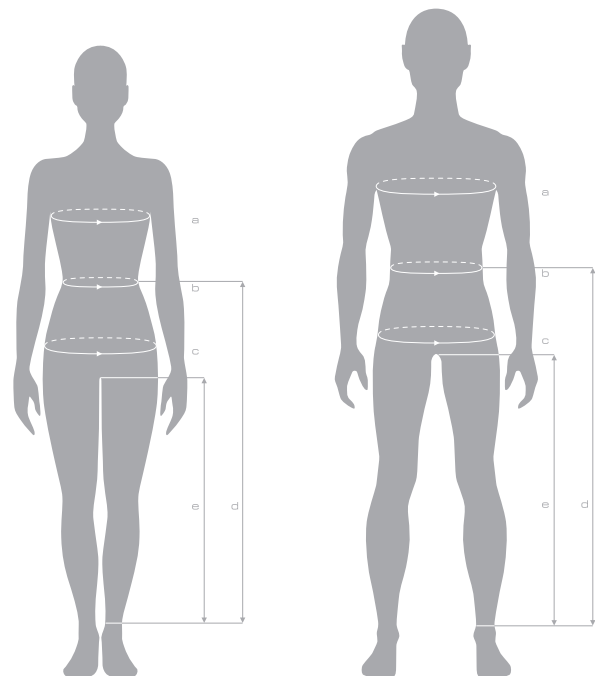

### Jeans lengths

Length	Centimeters
Short Men 32	81,5
Standard Men 34	86,5
Long Men 36	91,5
Standard Ladies 32	81,5

### Size comparison

Comparison	XXS	XXS	XS	S	M	L	XL	XXL	XYL	XZL	5XL	6XL
Ladies	34	36	38	40	42	44	46	48	-	-	-	-
Men	-	46	48	50	52	54	56	58	60	62	64	66

## How to measure

- (a) Chestwidth
- (b) Waist
- (c) Hip
- (d) Outseam
- (e) Inseam

The size conversion chart is to be used as a guide only.  
It is not an exact conversion and does not guarantee an exact fit.

# Size conversion chart in inches